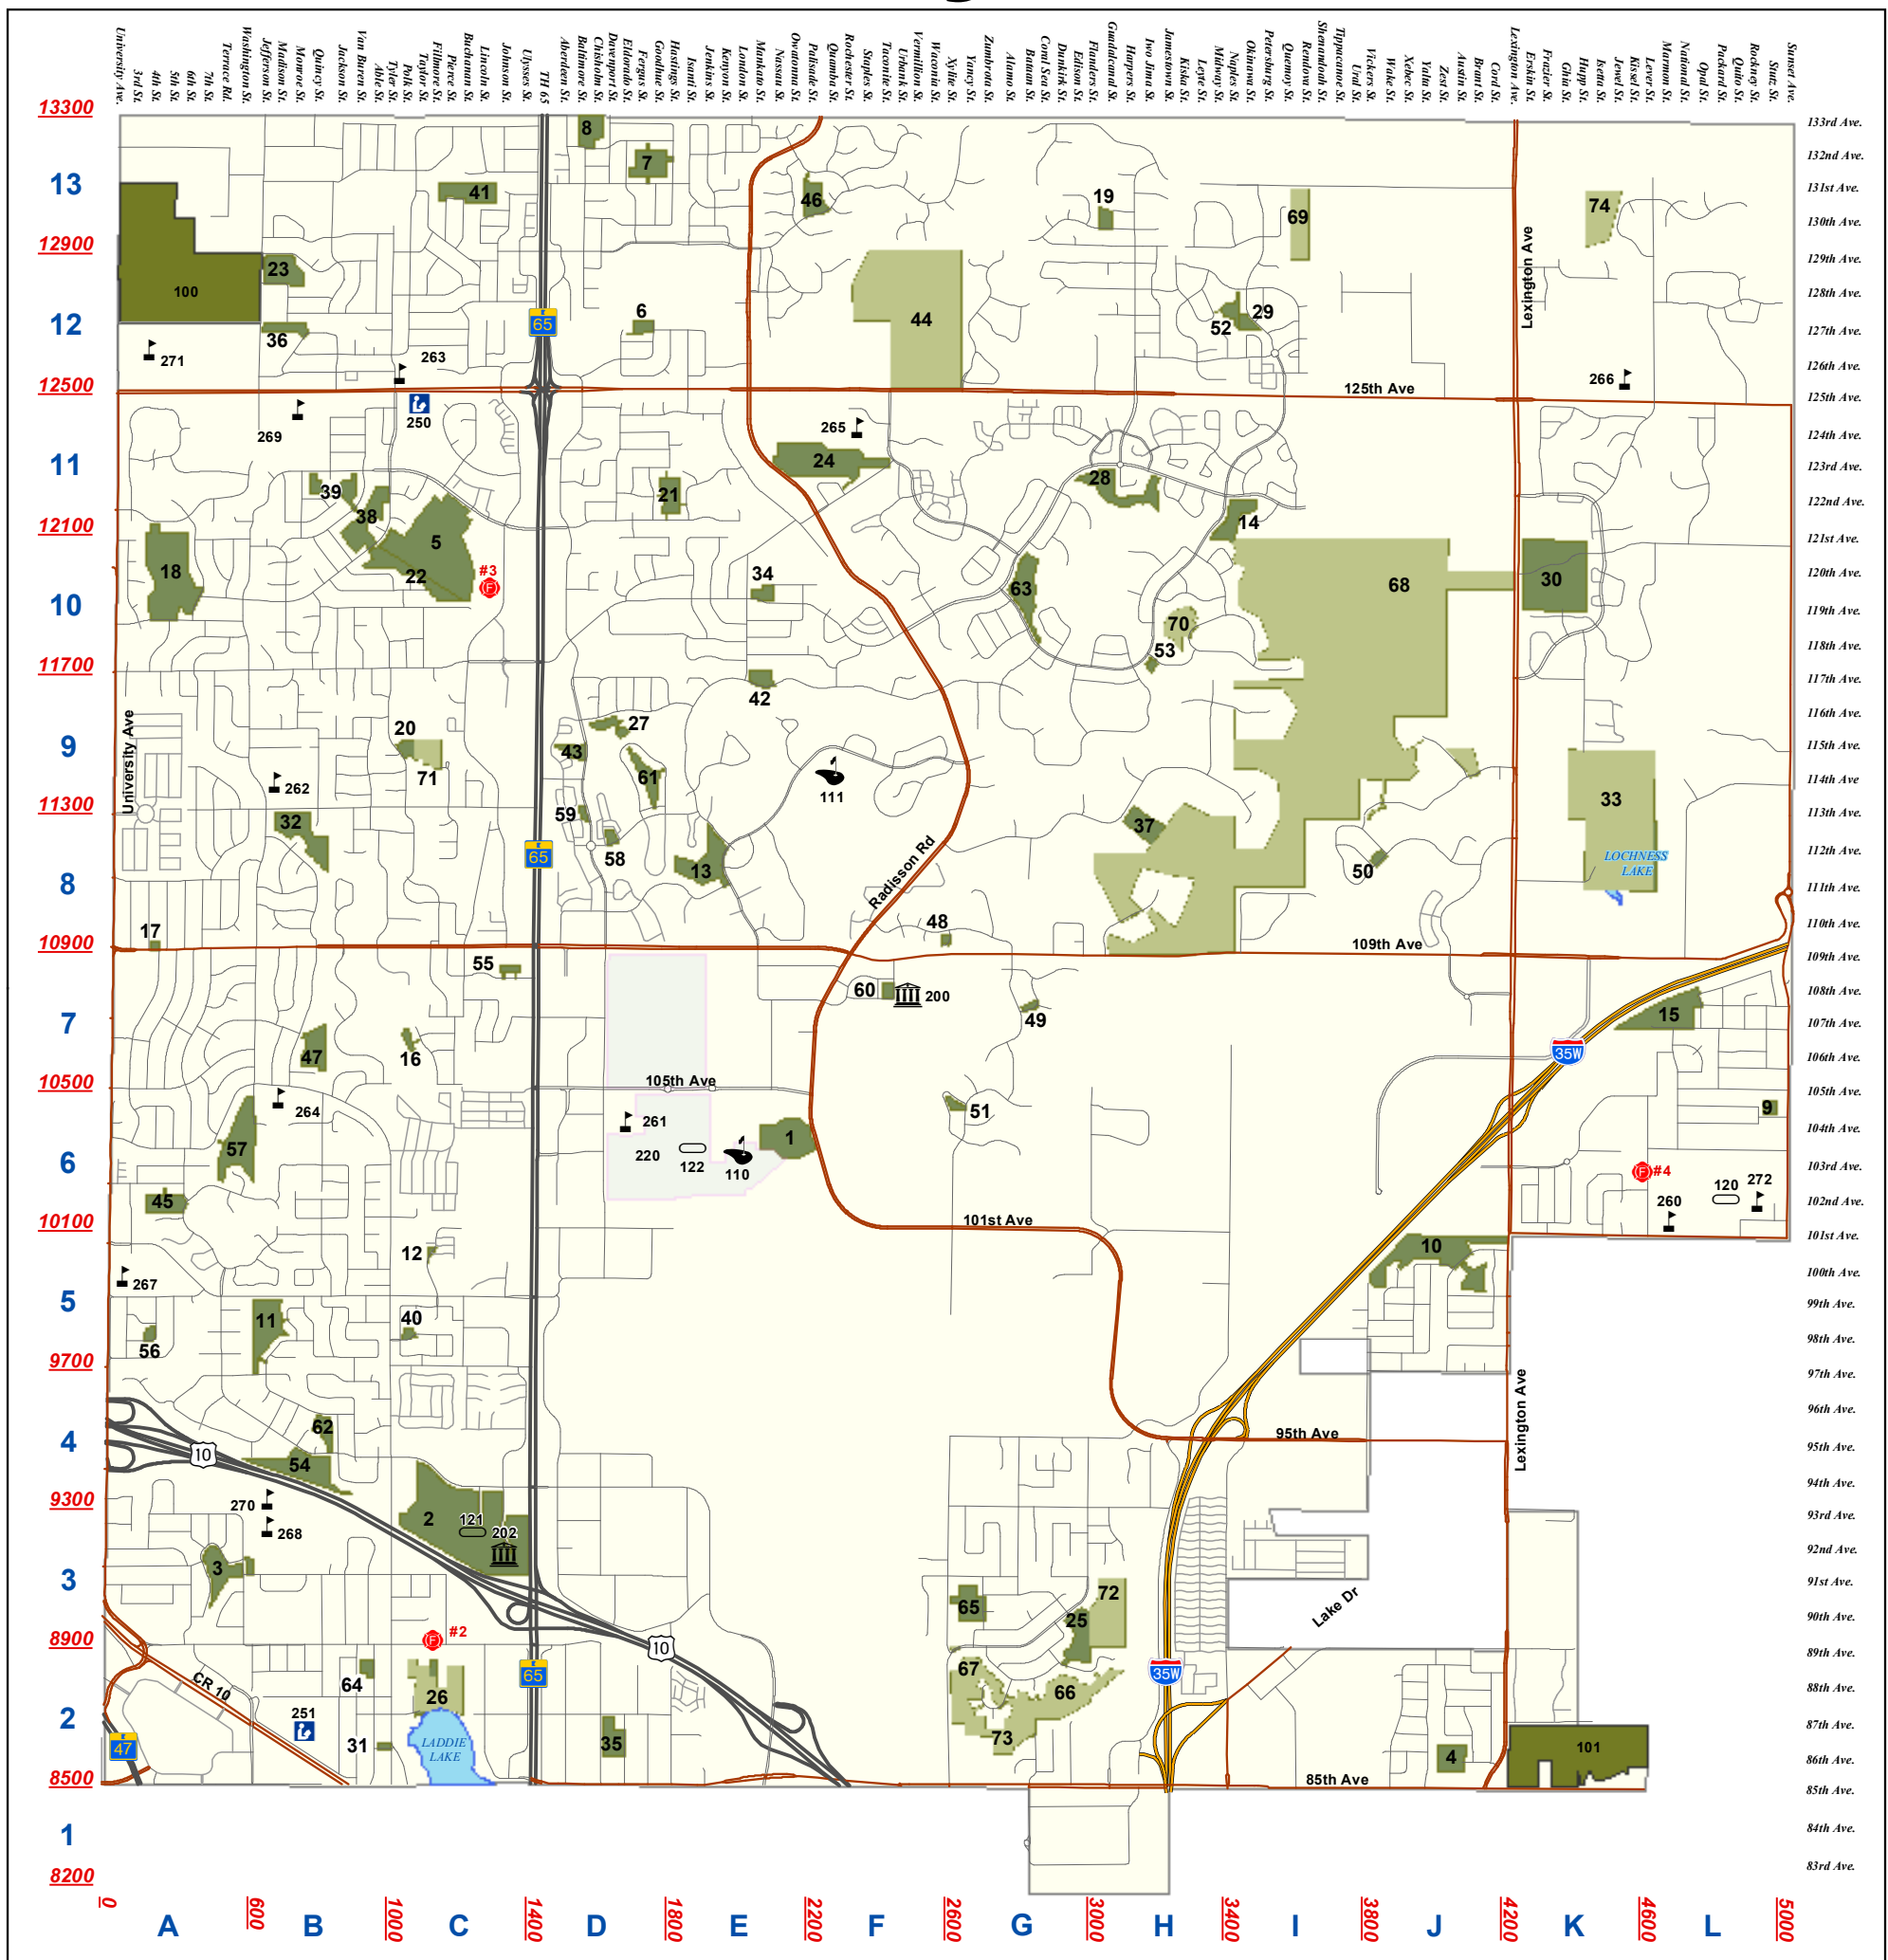

Community Facilities

ID	Park Name	Address	Grid	ID	Park Name	Address	Grid	ID	Community Facilities	Phone Number	Grid
1	Airport Park	2130 105th Ave	E6	41	Ostmans Park	1201 130th Ln	C13	110	NYGC Victory Links	763-717-3240	E6
2	Aquatone Park	9191 Lincoln St	C3	42	Palmer Park	11700 Arnold Palmer Dr	E9	111	TPC - Twin Cities Golf Course	763-795-0800	F9
3	Aurelia Park	382 91st Ave	A3	43	Pine Grove Gardens Park	11501 Club West Pkwy	D9	120	Centennial Ice Arena	763-792-6090	L6
4	Austin Park	4041 85th Ln	J2	44	Pioneer Park	2491 125th Ave	F12	121	Fogerty Ice Arena / Four Seasons Curling Club	763-780-3328	C3
5	Baseball Complex	1150 Paul Pkwy	C10	45	President Park	10214 President Dr	A6	122	Schwann Super Rink	763-785-3687	E6
6	Broken Oaks Park	12726 Fergus St	D12	46	Quail Creek Park	2205 Quail Creek Pkwy	F13	200	Blaine City Hall & Police Dept.	763-784-6700	F7
7	Carrara East Park	13129 Eldorado St	D13	47	Quincy Park	10601 Quincy Blvd	B7	202	Mary Ann Young Center	763-786-9375	C3
8	Carrara West Park	1495 132nd Ave	D13	48	Radisson Woods Park	2576 Radisson Woods Dr	F8	220	National Sports Center	763-600-5500	D6
9	Centennial Park	10450 Rockney St	L6	49	Sanctuary North Park	10713 Sanctuary Dr	G7	250	Johnsville Branch Library	763-767-3853	C11
10	Centennial Green Park	4041 Austin St	J5	50	Sanctuary Preserve Park	3607 112th Cir	J8	251	Northtown Branch Library	763-717-3267	B2
11	Cloverleaf Park	650 99th Ave	B5	51	Sanctuary South Park	12733 Midway St	G6	260	Centennial Elementary School	763-792-5800	L6
12	Colony Preserve Park	10030 Fillmore St	C5	52	Savanna Grove Park	1984 105th Ave	I12	261	Centerview Elementary School	763-600-5500	D6
13	Deacons Park	11200 Arnold Palmer Dr	E8	53	South Lake Park	3150 117th Ave	H10	262	Jefferson Elementary School	763-506-2900	B9
14	East Lake Park	3350 Lakes Pkwy	I11	54	Sunnyside Park	750 Clover Leaf Pkwy	B4	263	Johnsville Elementary School	763-506-3000	C12
15	Eastside Park	4715 107th Ave	L7	55	Suzanne Park	1347 108th Ave	C7	264	Madison Elementary School	763-506-3300	B6
16	Fillmore Park	10634 Fillmore St	C7	56	Swan Park	9790 5th St	A5	265	Northpoint Elementary School	763-754-9700	F11
17	Fort Lion Park	10905 5th St	A8	57	Territorial Park	10410 Jefferson St	A6	266	Sunrise Elementary School	763-433-5000	K12
18	Happy Acres Park	11900 7th St	A10	58	The Commons Park	1623 113th Ave	D8	267	University Avenue Elementary School	763-506-4500	A5
19	Harpers Park	3013 129th Ln	H13	59	The Green Park	11347 Club West Pkwy	D8	268	Westwood Intermediate School	763-784-8551	B3
20	Hidden Ponds Park	11465 Polk St	C9	60	Tom Ryan Park	10802 Town Square Dr	F7	269	Roosevelt Middle School	763-506-5800	B11
21	Ivy Hills Park	12197 Fergus St	E11	61	Trees Edge Park	1731 113th Ln	D9	270	Westwood Middle School	763-784-8625	B4
22	Jaycee Park	12100 Oak Park Blvd	C10	62	Van Buren Park	828 95th Ln	B4	272	Blaine High School	763-506-6500	A12
23	Jefferson Park	12833 Jefferson St	B12	63	West Lake Park	11903 South Lake Blvd	G10	272	Centennial High School	763-792-5000	L6
24	Jim Peterson Athletic Complex	12302 Cloud Dr	F11	64	Westwood Park	8819 Able St	B2				
25	Kane Meadows Park	2946 Rice Creek Pkwy	G2	65	Xylite Park	9033 Xylite St	G3				
26	Laddie Lake Park	1051 87th Ave	C2	66	Kane Meadows East #10		G2				
27	Lakeside Park	1556 116th Ave	D9	67	Kane Meadows West #8		G2				
28	Lakeside Commons Park	3020 Lakes Pkwy	H11	68	Blaine Wetland Sanctuary	11980 Lexington Ave	J10				
29	Legacy Creek Park	12714 Legacy Creek Pkwy	I12	69	Legacy Woods Open Space		I13				
30	Lexington Athletic Complex	4286 121st Ave	K10	70	Oak Savannah #6		H10				
31	Little Bit Park	8616 Polk St	B2	71	Hidden Ponds #4	11465 Polk St	C9				
32	Little League Park	730 113th Ave	B8	72	Kane Meadows North #11		H3				
33	Lochness Park	11121 Lexington Ave	K9	73	Kane Meadows South #9		G2				
34	London Park	11913 London St	E10	74	Sunrise Ponds Open Space		K13				
35	Mary Elizabeth Park	8630 Eldorado St	D2								
36	Meadowbrook Park	12650 Madison St	B12								
37	North Oaks West Park	3092 Rodeo Dr	H8								
38	Northwood Park	12047 Oak Park Blvd	B11								
39	Oak Creek Park	854 Paul Pkwy	B11								
40	Olympia Park	1047 98th Ave	C5								