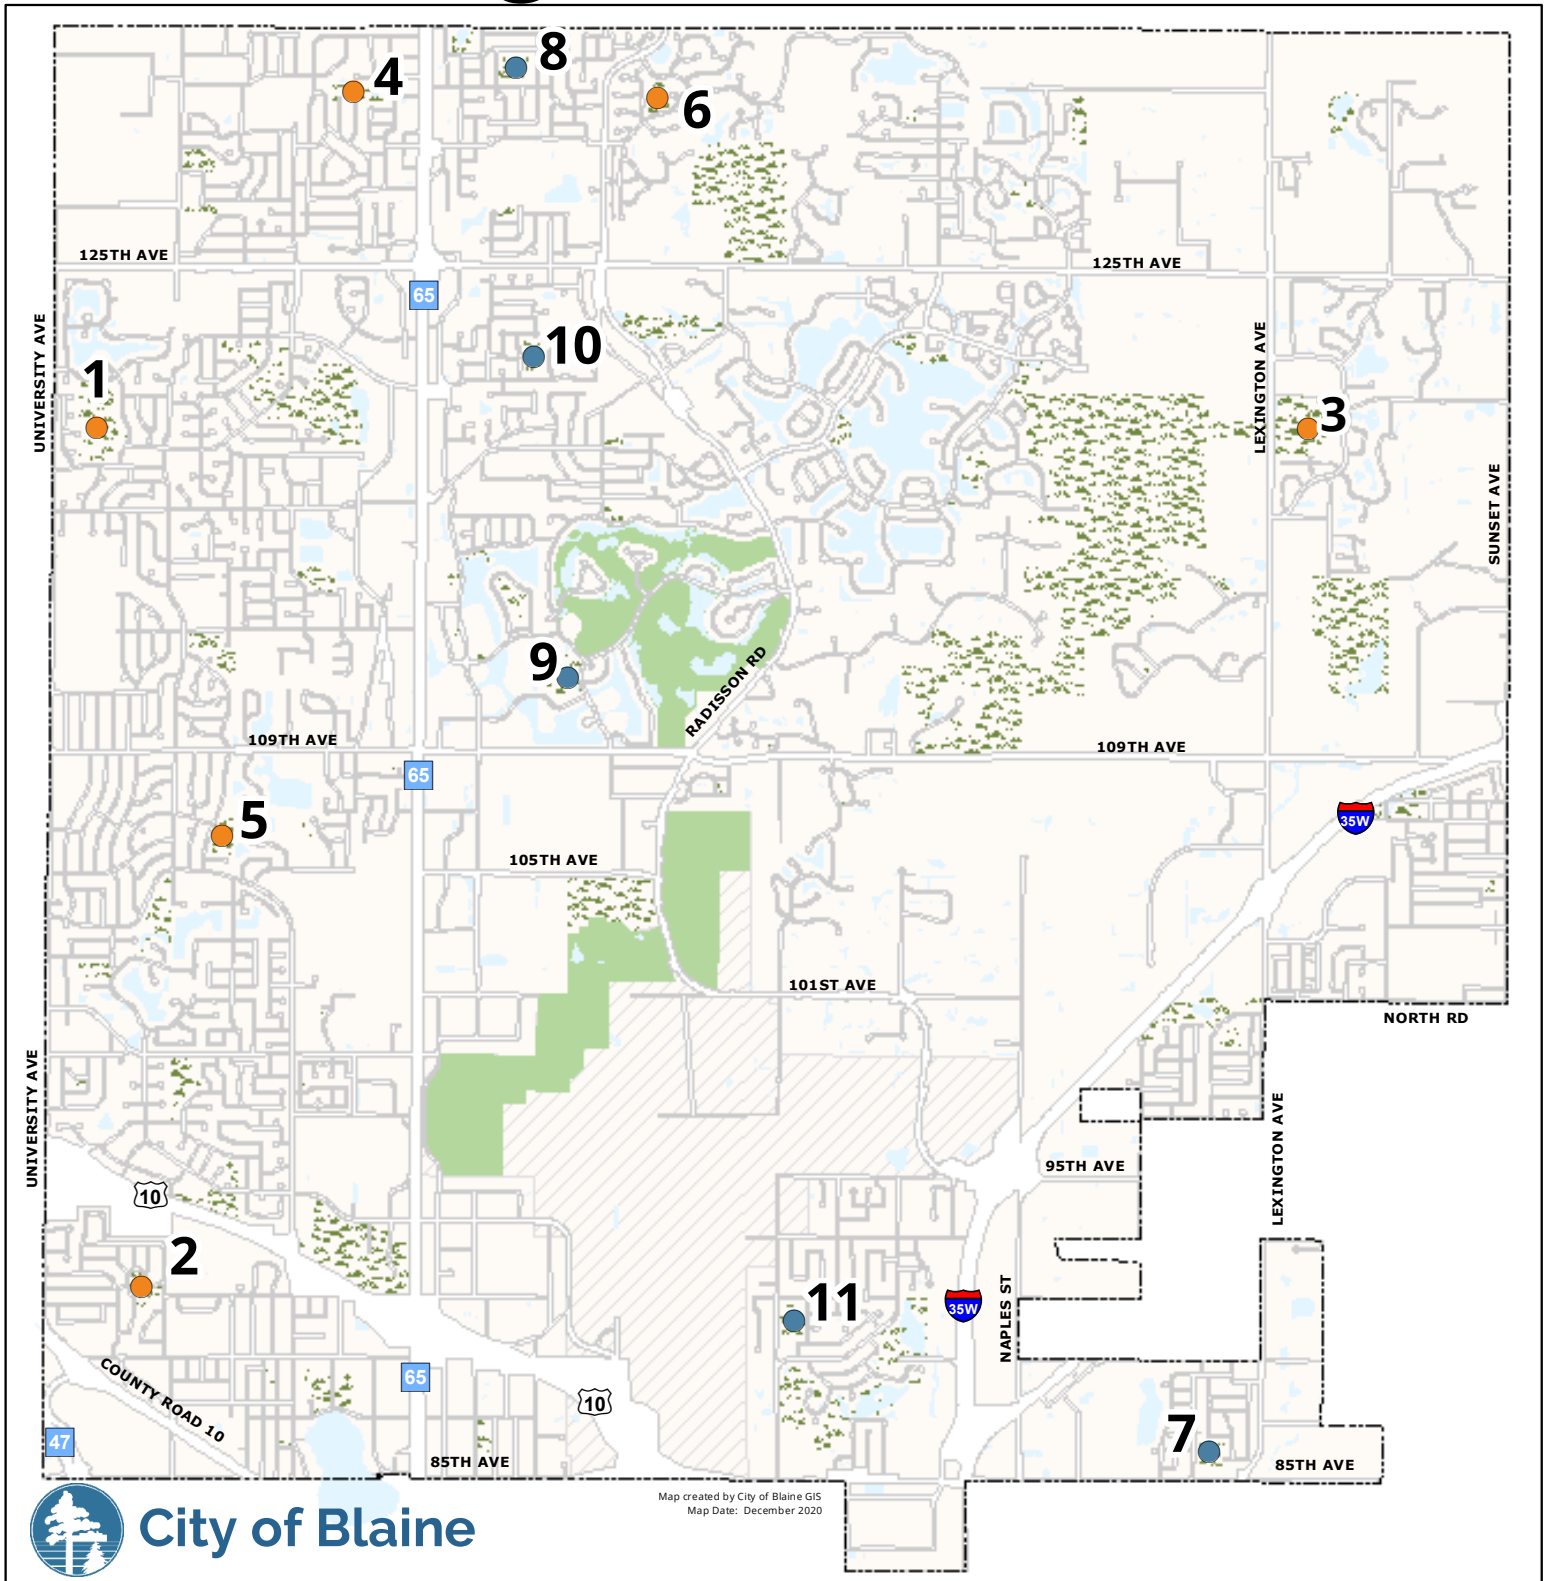

Skating Rink Locations

City of Blaine

Hockey and General Rinks (warming house closed)

1 Happy Acres Park, 11900 7th St - 3 Hockey 1 General

2 Aurelia Park, 382 91st Ave - 1 Hockey 1 General

3 Lexington Athletic Complex, 4286 121st Ave - 1 Hockey

4 Ostman's Park, 1201 130th Ln - 1 Hockey 1 General

5 Quincy Park, 10601 Quincy Blvd - 1 Small Hockey 1 General

6 Quail Creek Park, 2206 Quail Creek Pkwy - General

General Rink Only (no warming house)

7 Austin Park, 4041 - 85th Ln - General

8 Carrara East Park, 13129 Eldorado St - General

9 Deacon's Park, 11200 Arnold Palmer Dr - General

10 Ivy Hills Park, 12197 Fergus St - General

11 Xylite Park, 9033 Xylite St - General

Warming houses are closed due to COVID-19.
For updated ice skating information
email recreation@blainemn.gov
or call 763-785-6164

Rink hours vary by site
BlaineMN.gov/SkatingRinks for details.