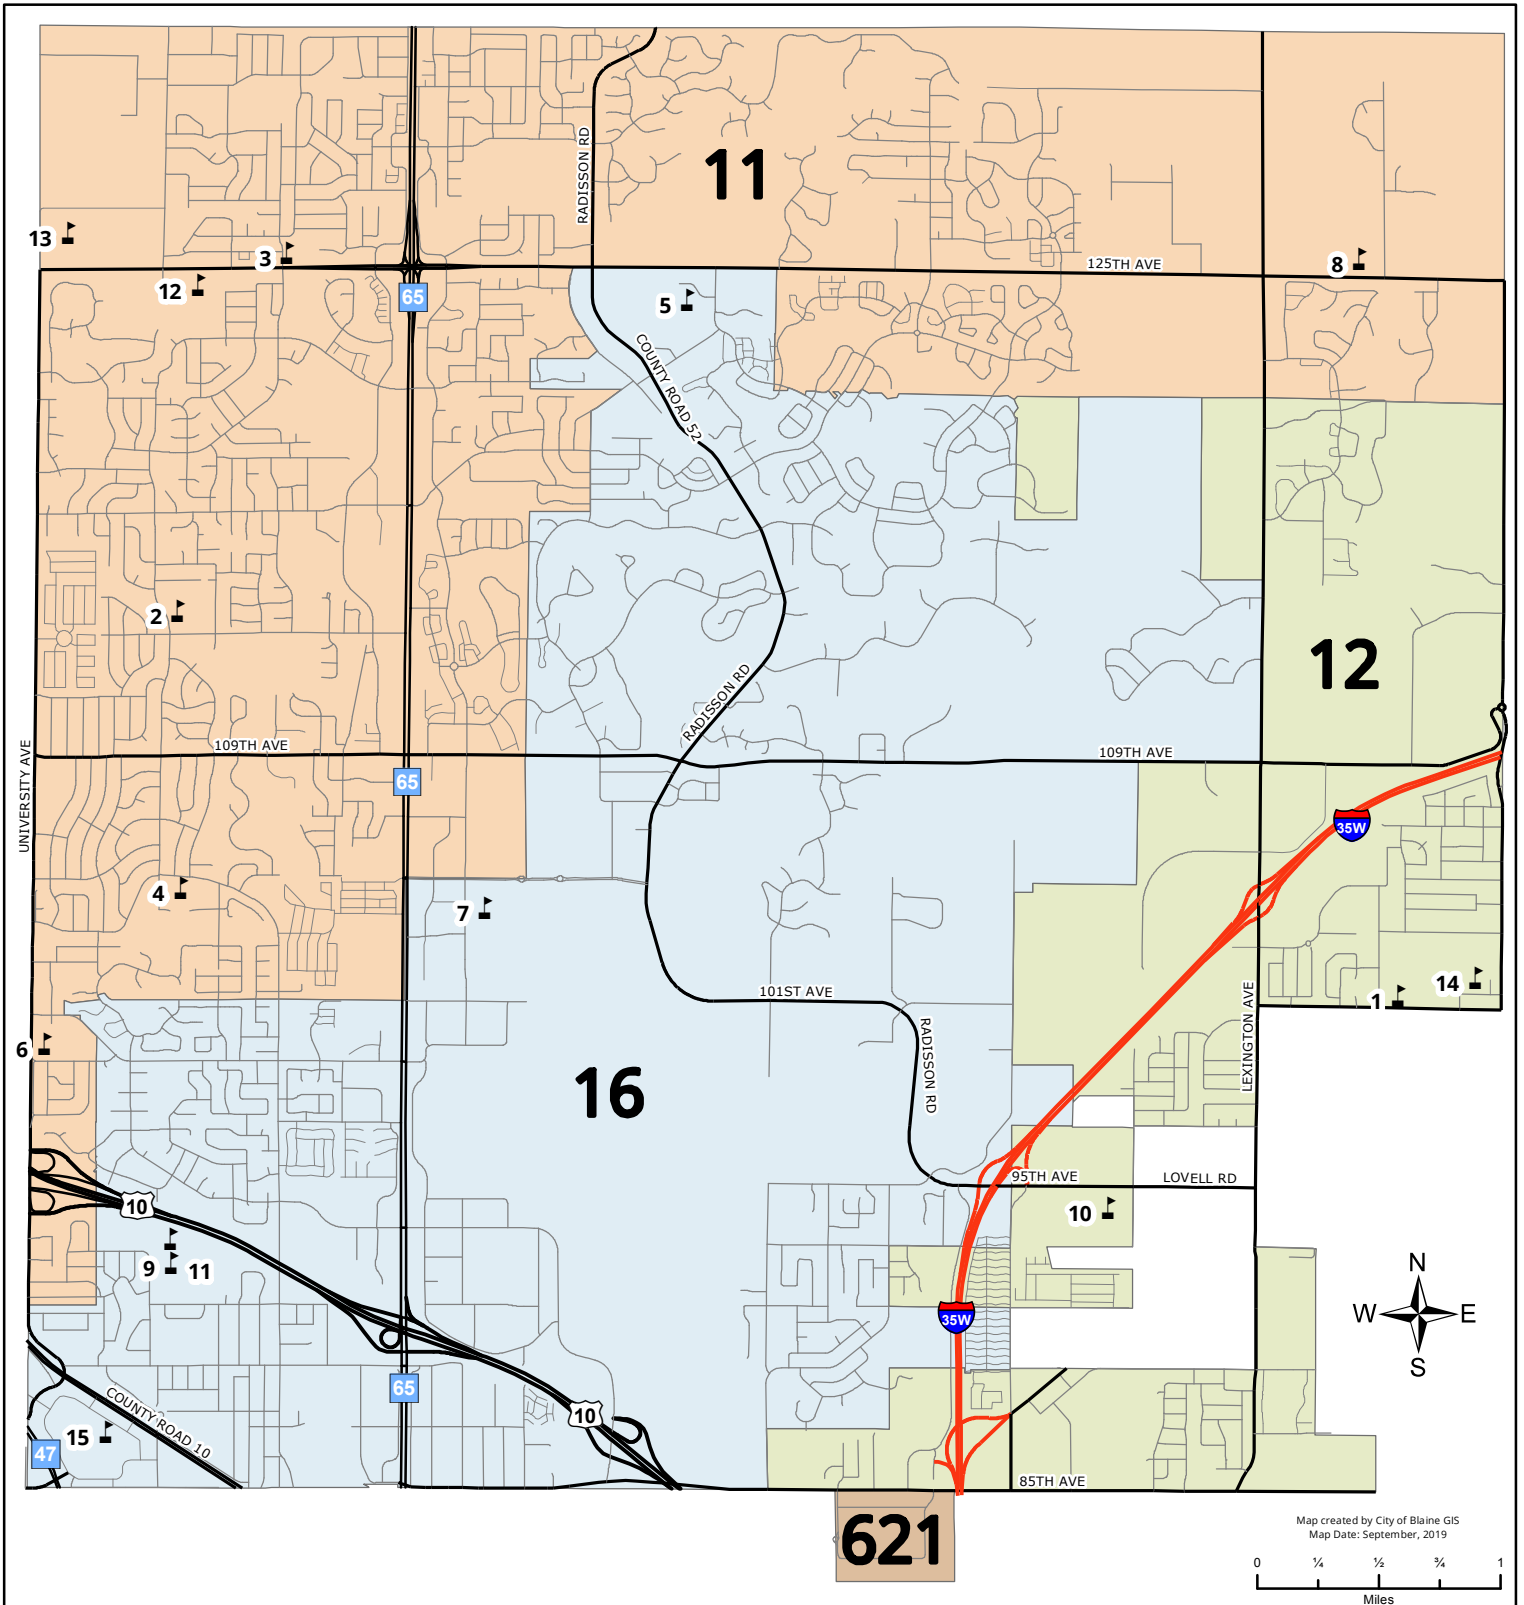

Schools and School Districts

School Districts

- Anoka-Hennepin Dist. 11** (763) 506-1000
11299 Hanson Blvd NW / Coon Rapids, MN 55433
- Centennial Dist. 12** (763) 792-6000
4707 North Rd / Circle Pines, MN 55014
- Spring Lake Park Dist. 16** (763) 600-5000
8000 Highway 65NE / Spring Lake Park, MN 55432
- Mounds View Dist. 621** (651) 621-6000
350 Highway 96 W / Shoreview, MN 55126

Elementary Schools

- 1 Centennial Elementary School
- 2 Jefferson Elementary School
- 3 Johnsville Elementary School
- 4 Madison Elementary School
- 5 Northpoint Elementary School
- 6 University Avenue Elementary School
- 7 Centerview Elementary School
- 8 Sunrise Elementary School

Intermediate Schools

- 9 Westwood Intermediate School
- 10 Karner Blue

Middle Schools

- 11 Westwood Middle School
- 12 Roosevelt Middle School

High Schools

- 13 Blaine High School
- 14 Centennial High School