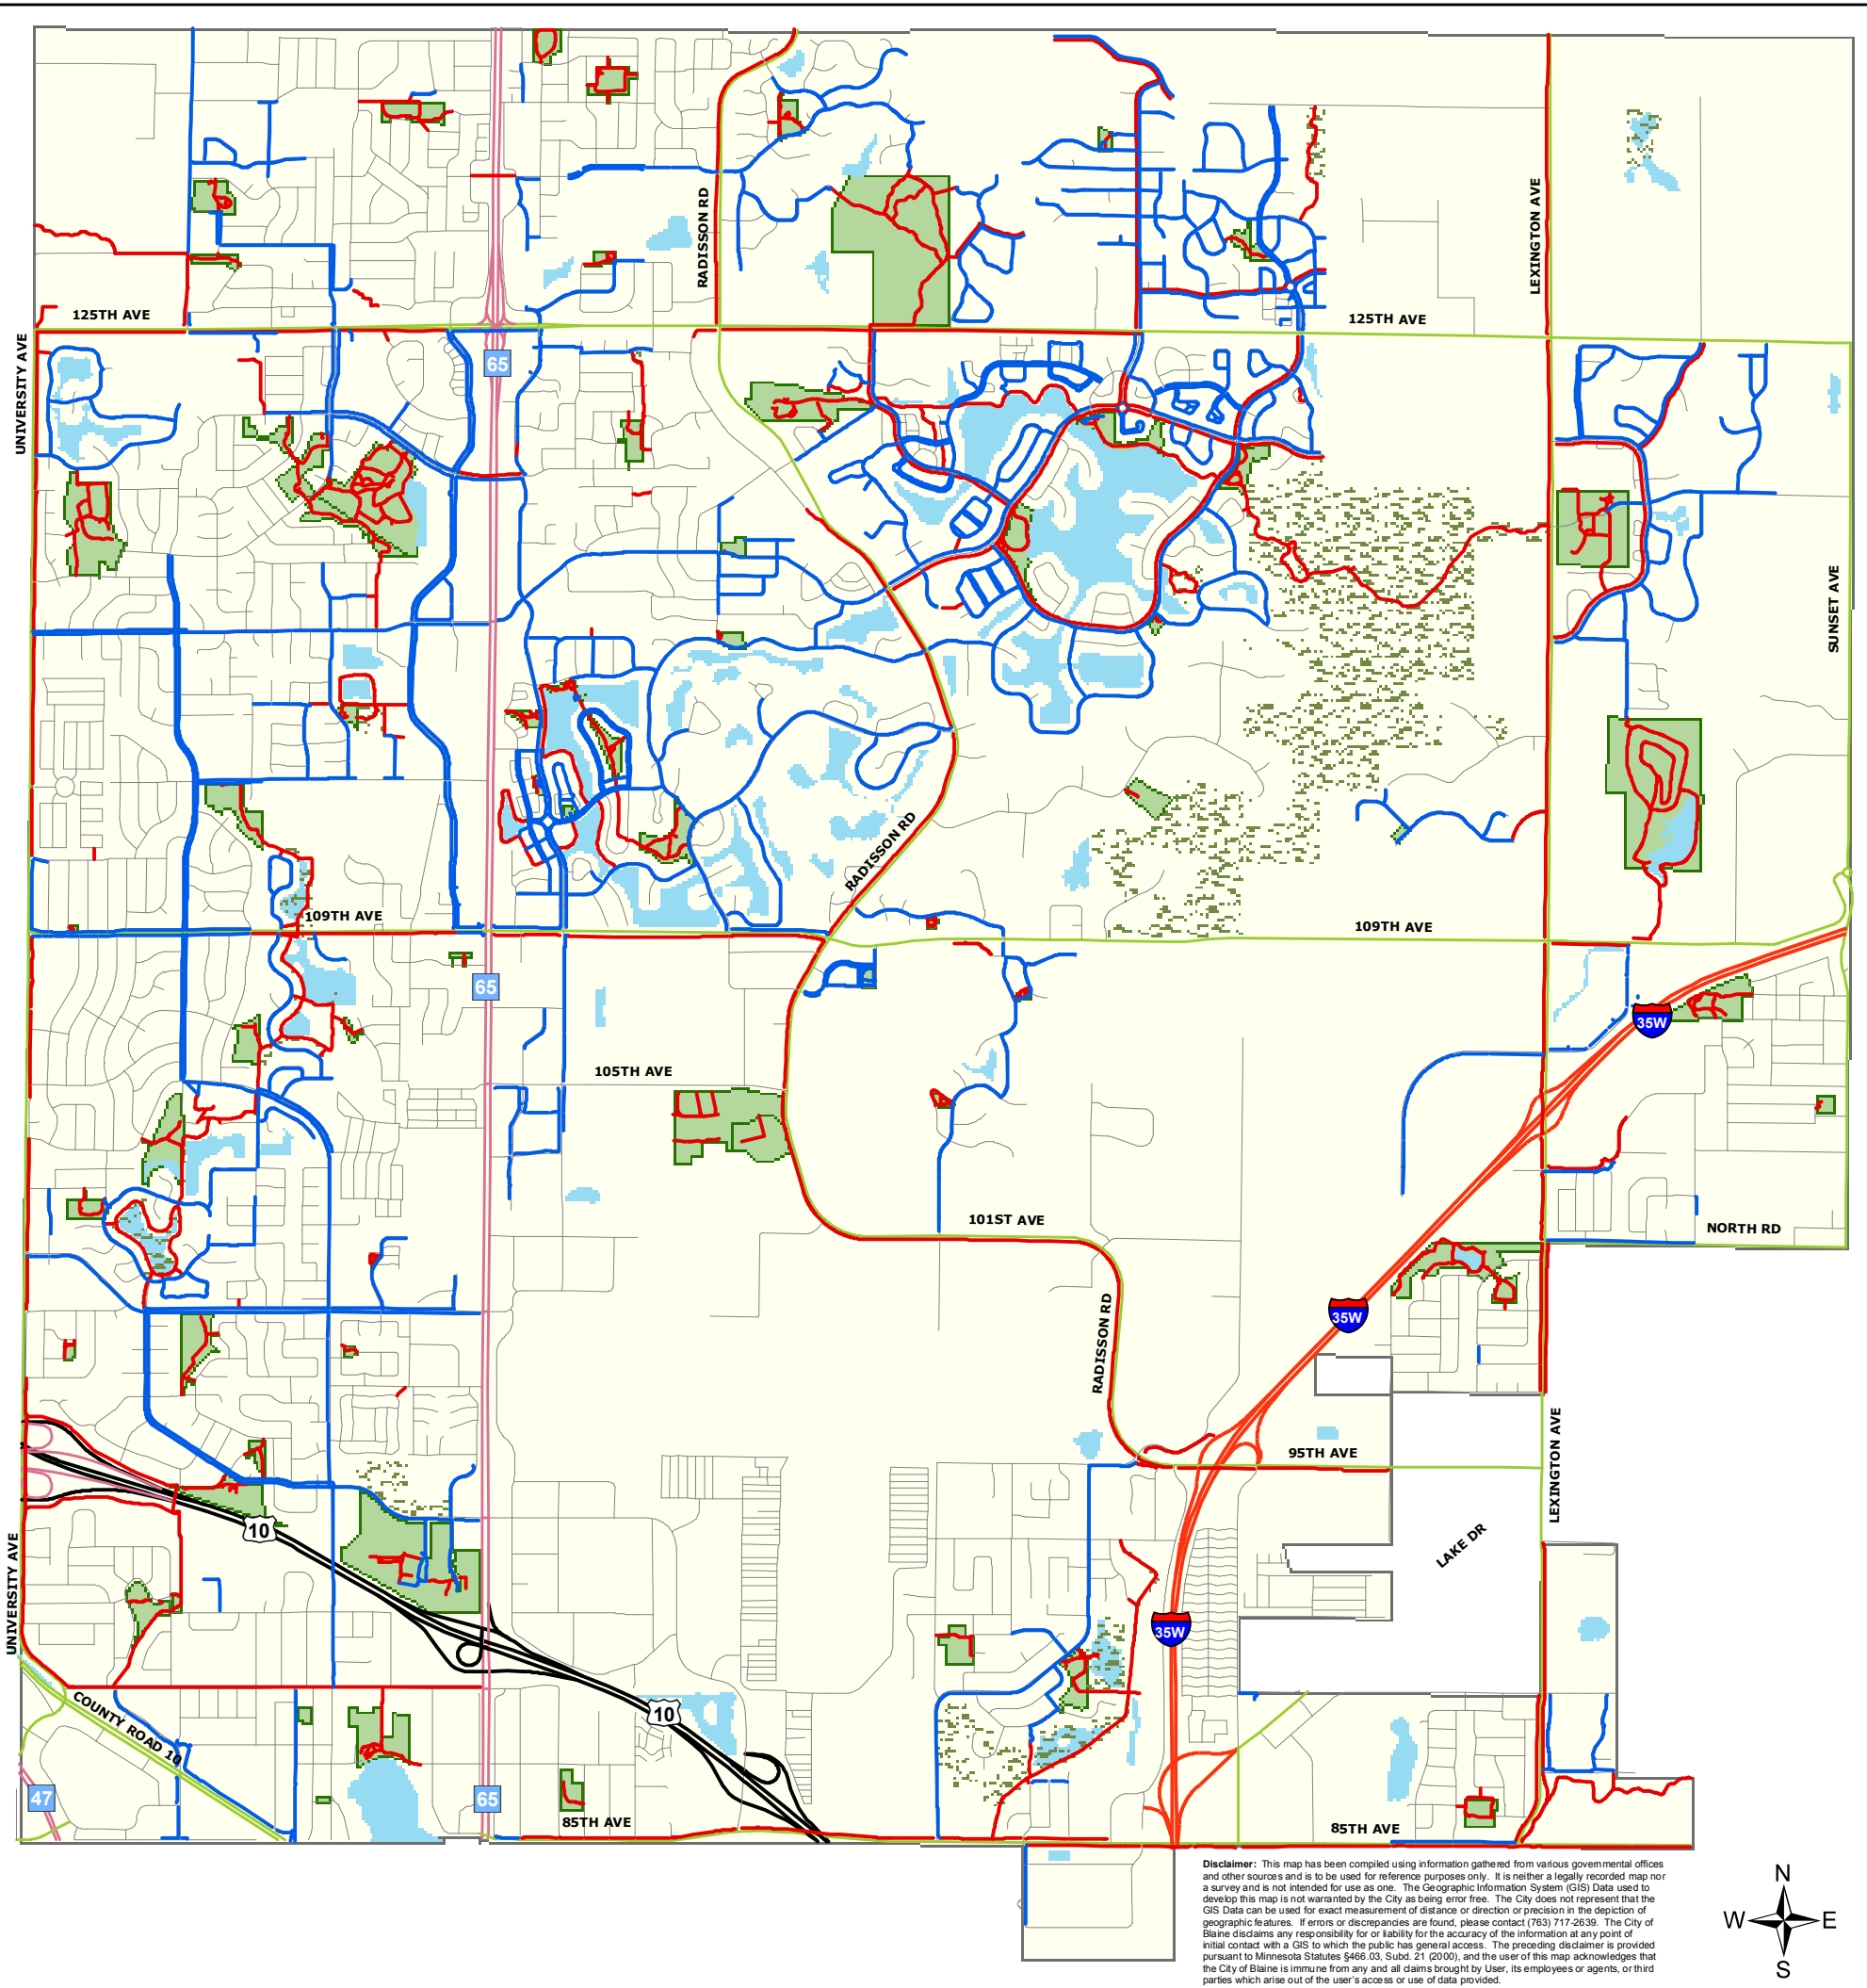

Sidewalks and Trails

City of Blaine Parks and Recreation
 10801 Town Square Drive NE
 Blaine, MN 55449
 (763) 785-6164

Map Created by: City of Blaine GIS
 Map Date: May, 2018

Legend

-  Sidewalks
-  Trails
-  Open Space
-  Park
-  Lake

City of Blaine