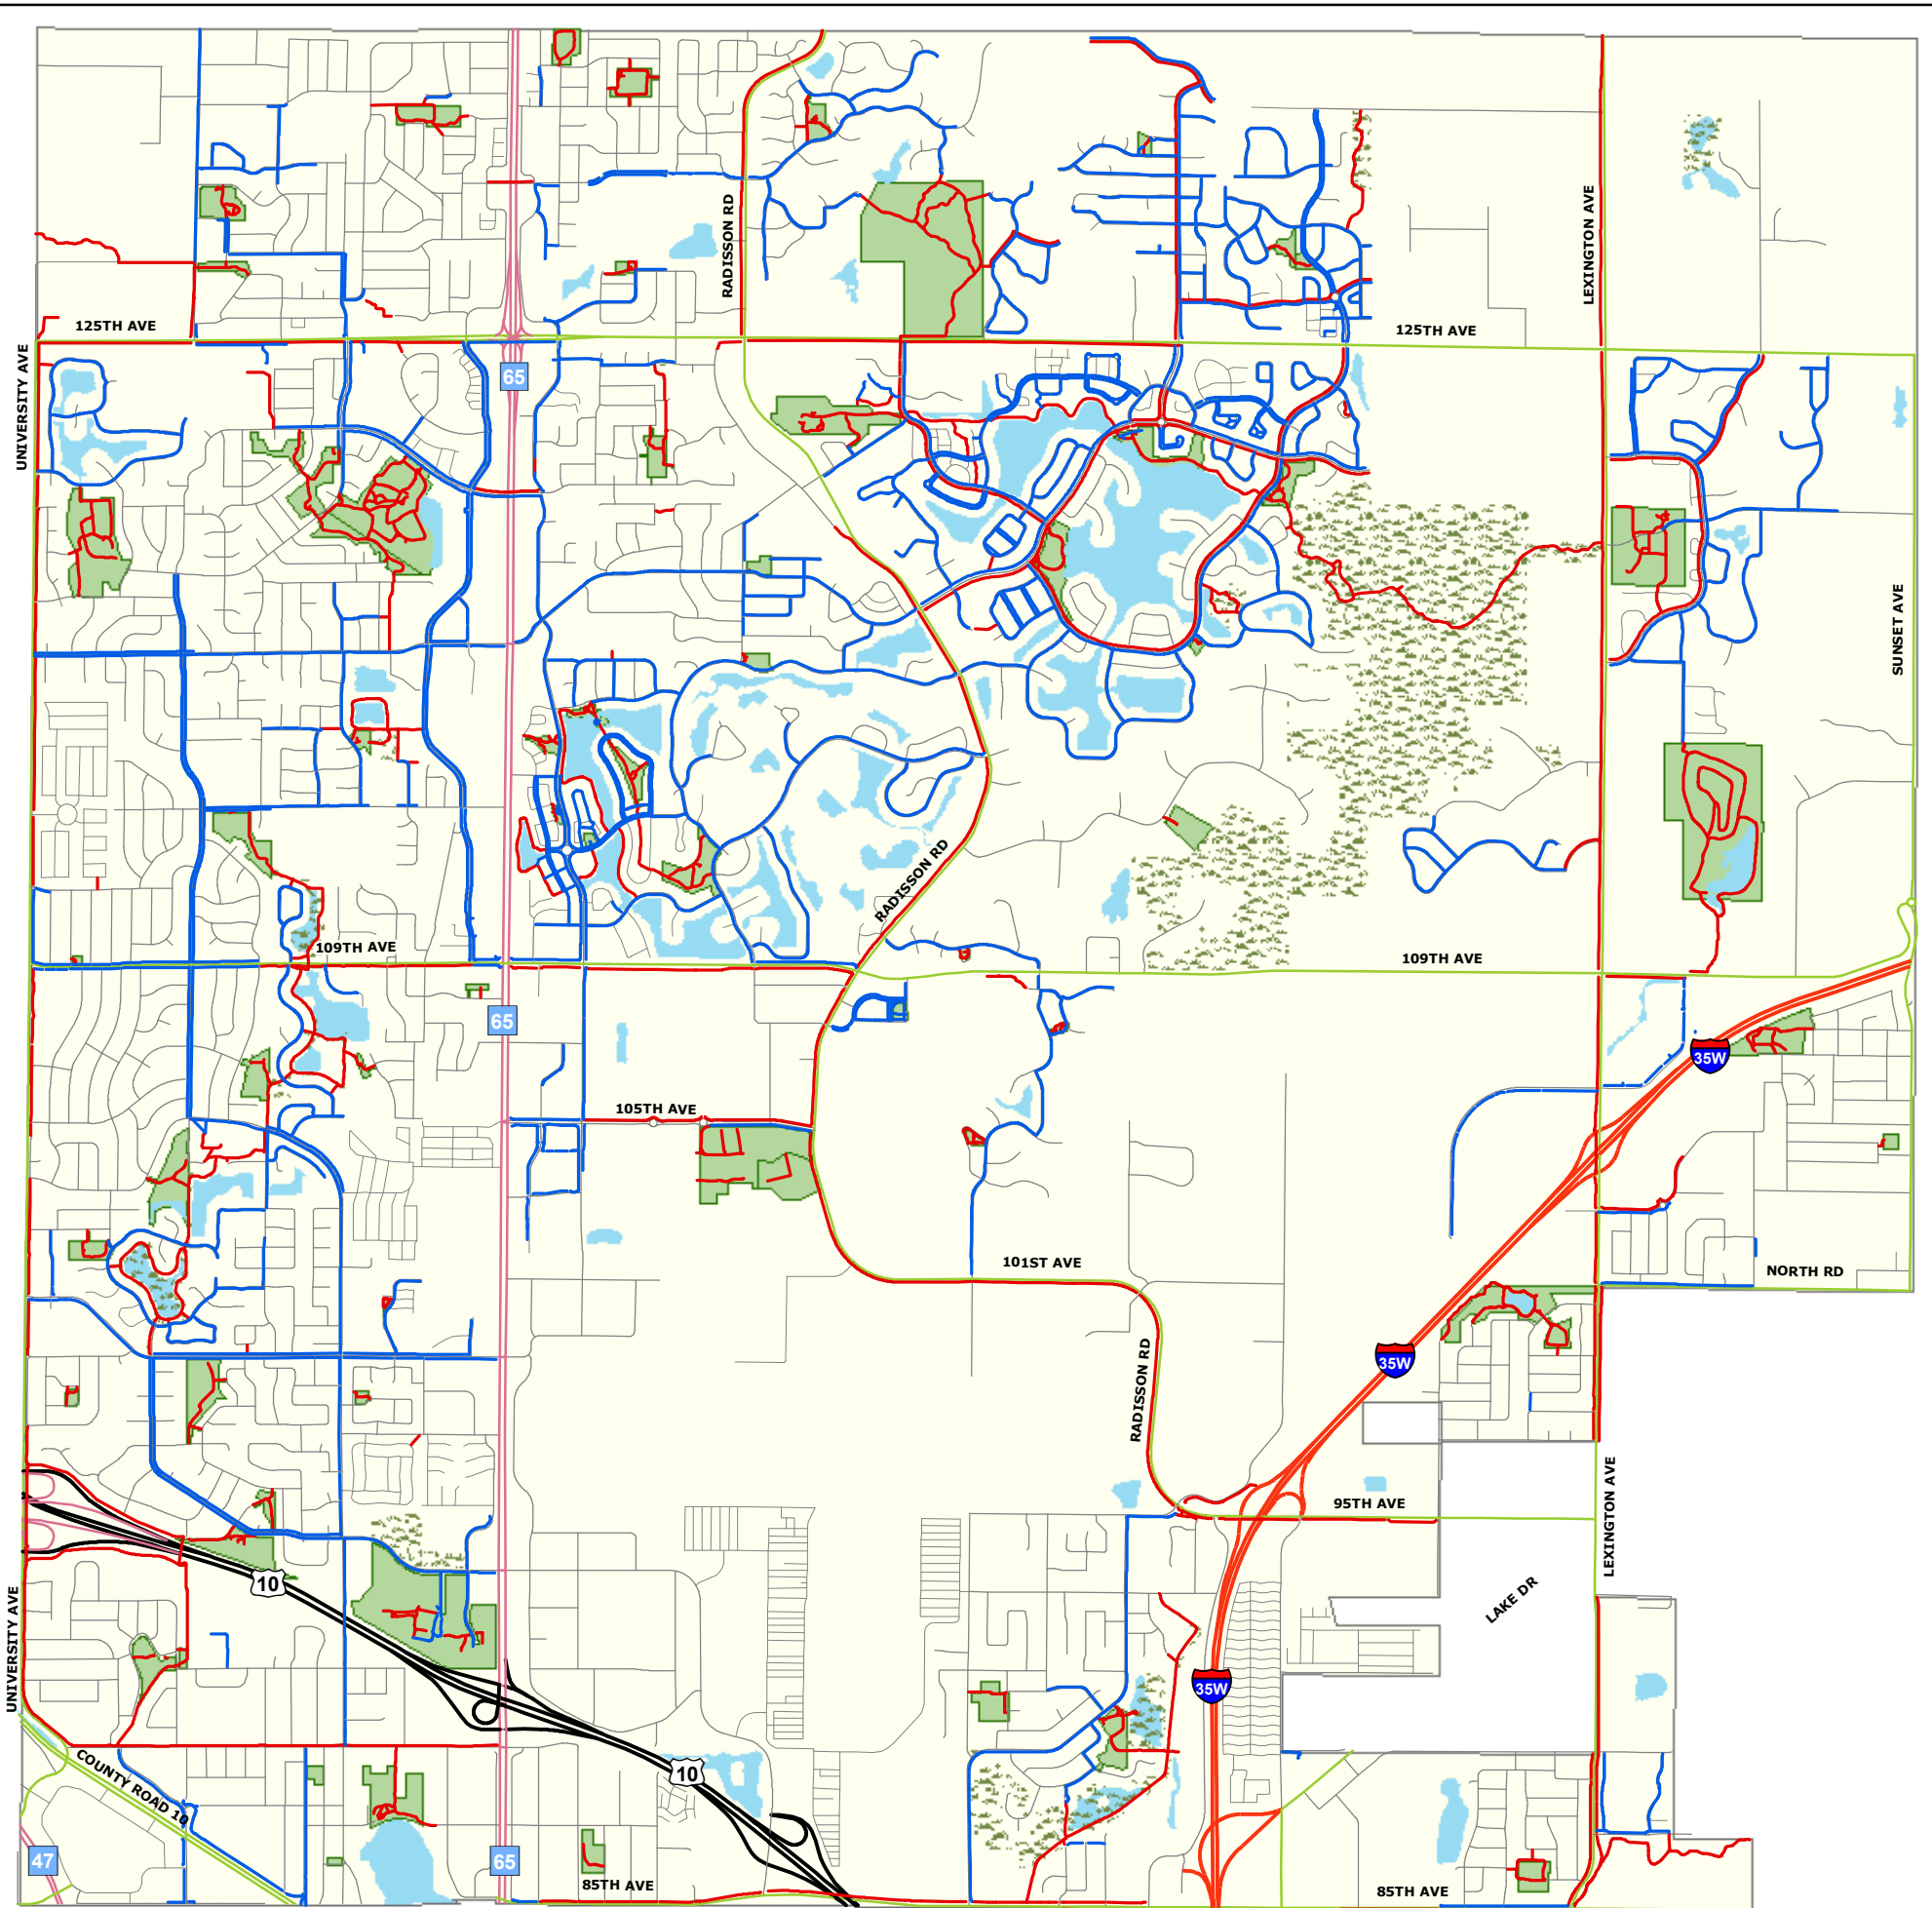

Sidewalks and Trails

City of Blaine Parks and Recreation
10801 Town Square Drive NE
Blaine, MN 55449
(763) 785-6164

Map Created by: City of Blaine GIS
Map Date: January 2019

Legend

- Sidewalks
- Trails
- Open Space
- Park
- Lake

City of Blaine